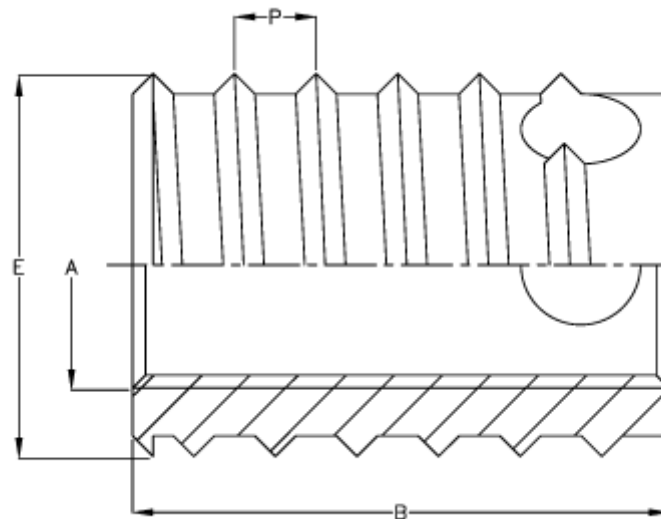

Article number: 12307000035500
Description: KLEE-coil 307 000 035.500
M3,5 Stainless 1.4305

Measures

Female thread A	= M3,5
Length B	= 5
Male thread E	= 6.0
Min hole depth blind hole	= 7
Thread pitch P	= 0.80
Type	= 307 000 035...